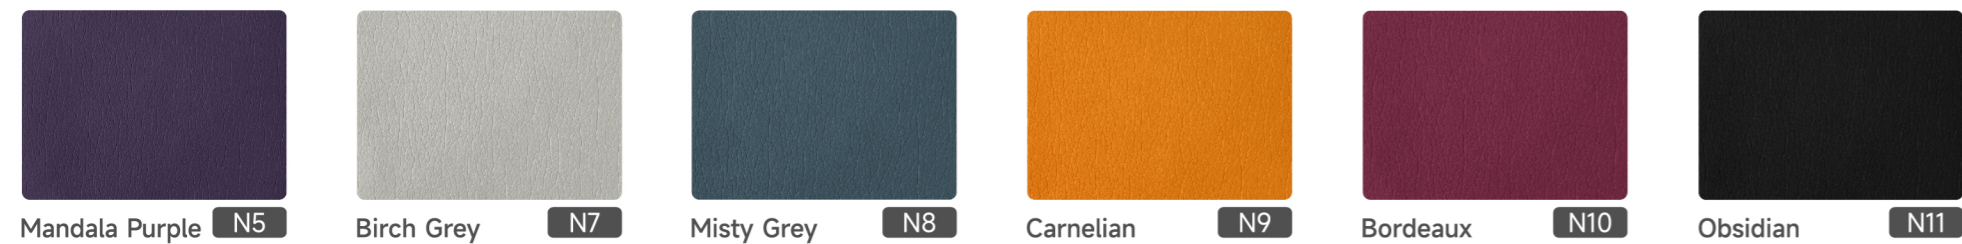

# Sewn Upholstery - Nappa

- Natural breathability
- Incredibly soft and plush surface
- Uniqueness
- Stretched in all four directions
- Better tactile sensation
- Exceptional Appearance